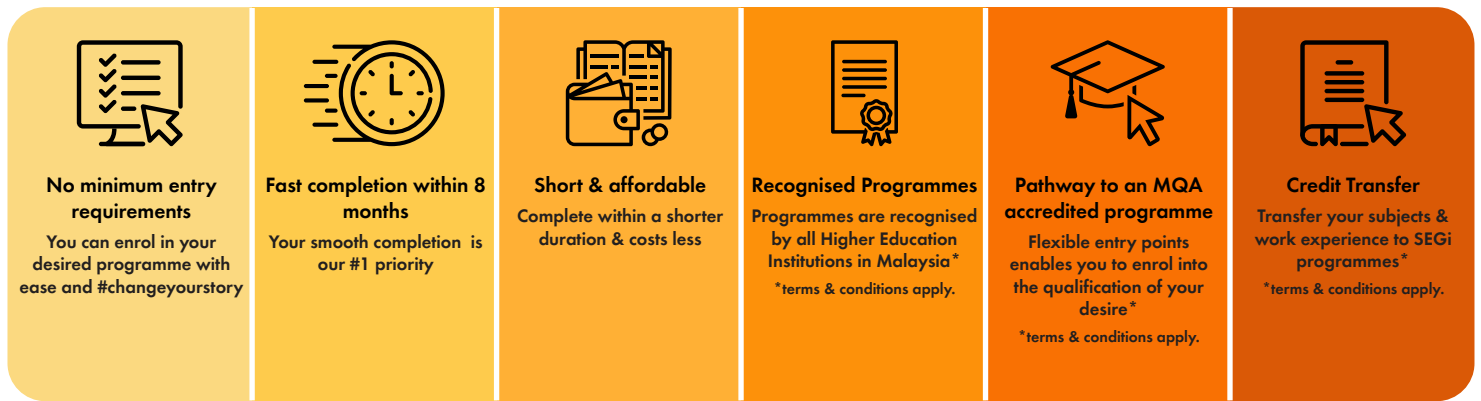

Diploma in Hospitality

Fee Structure

First Professional Diploma: RM7,870
Subsequent Professional Diploma: RM4,910

Offered in

Why SEGi Professional Diploma?

Flexible Delivery Structure

Pathway to an Accredited Diploma