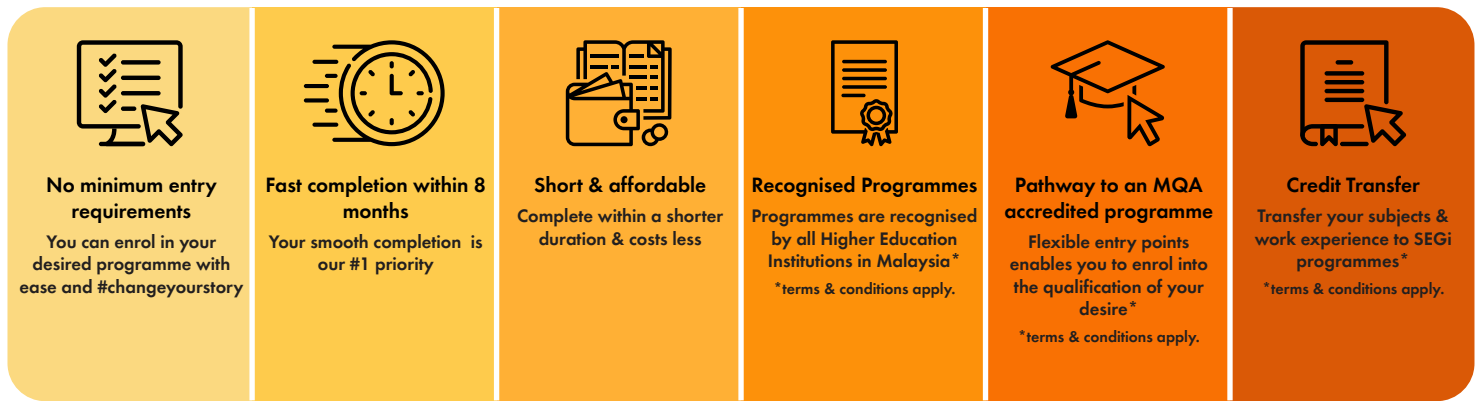

Professional Diploma in Personality Psychology

7 Months Programme

*Non-MQA Programme

About the Programme

Personality psychology is a branch of psychology that studies personality and its variation among individuals. It is a scientific study which aims to show how people are individually different due to psychological forces. This programme will explore the development of personality, the effects of personality on important outcomes, and attempts to make beneficial changes to maladaptive personality characteristics.

Diploma in Psychology

Fee Structure

First Professional Diploma: RM7,870
Subsequent Professional Diploma: RM4,910

Offered in

Why SEGi Professional Diploma?

Flexible Delivery Structure

Pathway to an Accredited Diploma